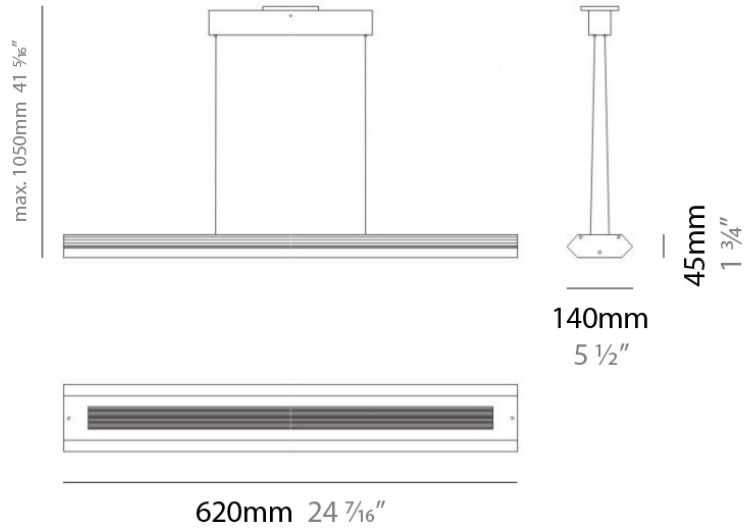

D91112

GENERAL

Series: Finestra

Brand: Milan

Division: Design

Mounting Type: Suspension

Mounting Location: Ceiling

Subcategory: Pendant

PHYSICAL

Shape: Abstract

Length (mm): 620

Length (in): 24

Width (mm): 54

Width (in): 2 1/8

Height (mm): 1050

Height (in): 41

Max. Overall Height (mm): 1041

Max. Overall Height (in): 41

Light Distribution: Direct / Indirect

Weight (kg): 2.86

Weight (lbs): 6.31

Fixture Material: Aluminum

ELECTRICAL

Number of Lamps: 2

Lamp Type: T5 Fluorescent

Bulb Included: Bulb Not Included

Total Output Wattage (W): 48

Max. Wattage Per Lamp (W): 24

Lamp Base: G5 Bi-pin

Input Voltage (V): 120

LED

OPTICAL

RATINGS AND CERTIFICATIONS

Certified By: CSA Certified to UL and CSA Standards

IP rating: IP20