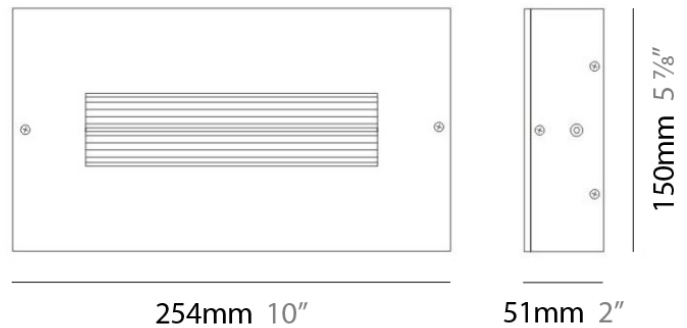

D93019

PROJECT
TYPE
NOTES
QUANTITY
DATE

GENERAL

Series: Finestra
Brand: Milan
Division: Design
Mounting Type: Surface
Mounting Location: Wall
Subcategory: Ambient

PHYSICAL

Shape: Rectangle
Length (mm): 254
Length (in): 10
Width (mm): 150
Width (in): 6
Height (mm): 145
Height (in): 5 ¹¹/₁₆
Extension (mm): 45
Extension (in): 1 ³/₄
Weight (kg): 1.23
Weight (lbs): 2.7
Fixture Material: Metal

ELECTRICAL

Number of Lamps: 2
Lamp Type: LED Retrofit / Halogen
Lamp Shape: T3
Bulb Included: Bulb Not Included
Total Output Wattage (W): 28 / 150
Max. Wattage Per Lamp (W): 28 / 150
Lamp Base: RSC
Input Voltage (V): 120

LED

OPTICAL

RATINGS AND CERTIFICATIONS

Certified By: CSA Certified to UL and CSA Standards
IP rating: IP20