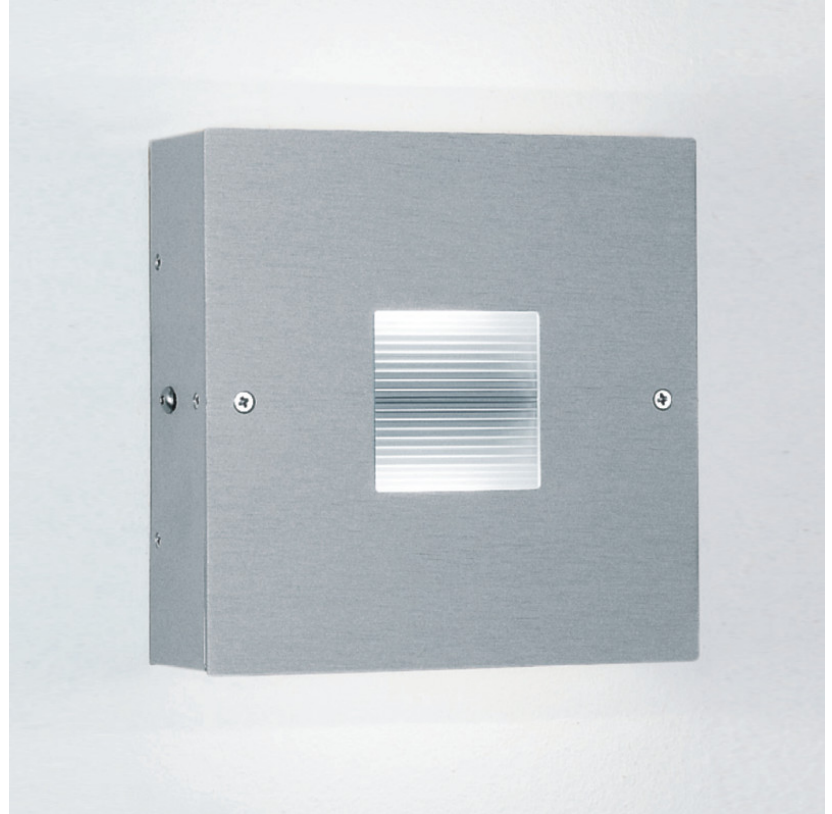

D93018

PROJECT
TYPE
NOTES
QUANTITY
DATE

GENERAL

Series: Finestra
Brand: Milan
Division: Design
Mounting Type: Surface
Mounting Location: Wall
Subcategory: Wall Effect

PHYSICAL

Length (mm): 152
Length (in): 6
Height (mm): 152
Height (in): 6
Extension (mm): 51
Extension (in): 2
Weight (kg): 2.3
Weight (lbs): 5

ELECTRICAL

Number of Lamps: 1
Lamp Type: LED Retrofit / Halogen
Lamp Shape: T3
Bulb Included: Bulb Not Included
Total Output Wattage (W): 18 / 70
Max. Wattage Per Lamp (W): 18 / 70
Lamp Base: RSC
Input Voltage (V): 120

LED

OPTICAL

RATINGS AND CERTIFICATIONS

Certified By: CSA Certified to UL and CSA Standards
IP rating: IP20