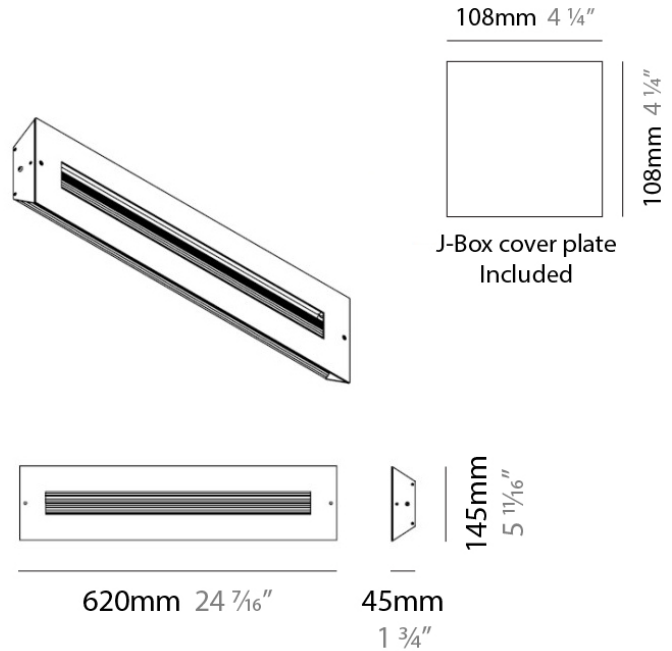

D93014

PROJECT	
TYPE	
NOTES	
QUANTITY	
DATE	

GENERAL

Series: Finestra
Brand: Milan
Division: Design
Mounting Type: Surface
Mounting Location: Wall
Subcategory: Ambient

PHYSICAL

Shape: Rectangle
Length (mm): 620
Length (in): 24 7/16
Height (mm): 145
Height (in): 5 11/16
Extension (mm): 45
Extension (in): 1 3/4
Light Distribution: Direct / Indirect
Weight (kg): 2.04
Weight (lbs): 4.5
Diffuser: White Opal Glass
Fixture Finish: SST
Fixture Material: Metal

ELECTRICAL

Number of Lamps: 2
Lamp Type: T5 Fluorescent
Bulb Included: Bulb Not Included
Total Output Wattage (W): 48
Max. Wattage Per Lamp (W): 24
Lamp Base: G5 Bi-pin
Dimming: Non-Dimmable
Input Voltage (V): 120
Lamp Voltage (V): 120

LED

OPTICAL

RATINGS AND CERTIFICATIONS

Certified By: CSA Certified to UL and CSA Standards
IP rating: IP20